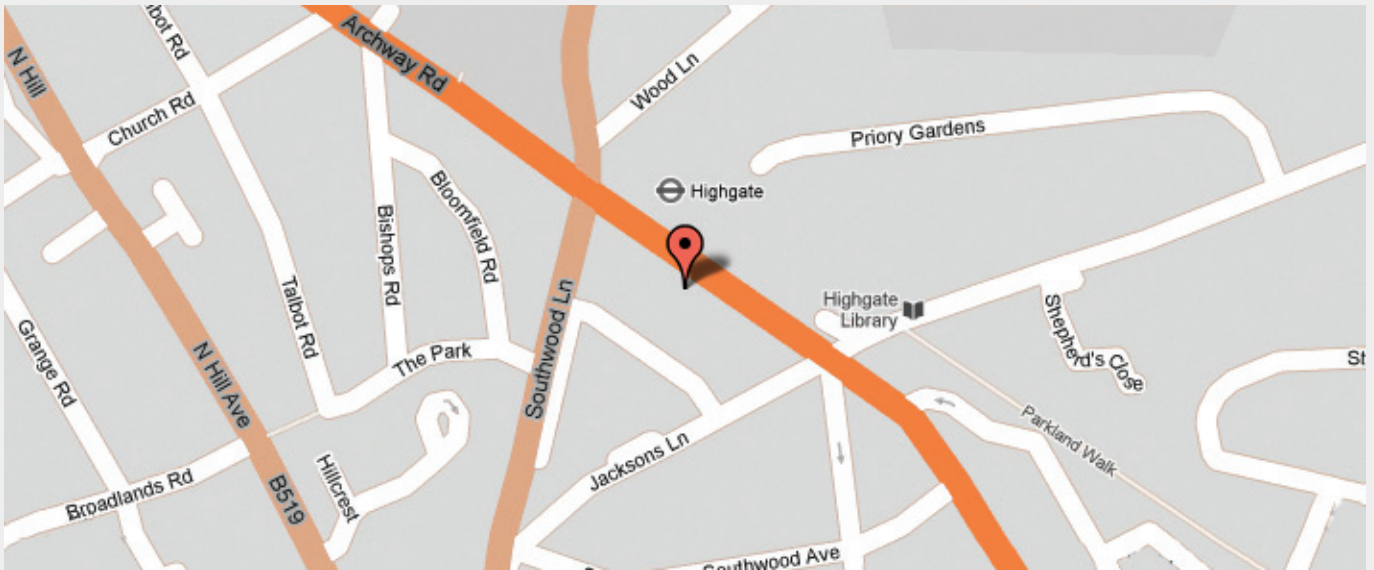

GETTING HERE

OPENING HOURS

Mon	Closed
Tue	10.00 - 22.00
Wed	10.00 - 22.30
Thu	10.00 - 22.00
Fri	10.00 - 22.00
Sat	10.00 - 23.00
Sun	10.00 - 17.00

WHERE ARE WE?

We're just a stone's throw from Highgate Station and with central London less than a fifteen minute tube ride away, your ticket to edge-of-seat theatre is nearer than you think.

BY TUBE

Jacksons Lane is conveniently situated opposite Highgate Tube Station which is on the High Barnet branch of the Northern Line.

BY BUS

Numbers 43, 134 and 263 stop right outside as do the night buses N20, N134 and N134.

BY CAR

Jacksons Lane is situated on the A1 with free parking on surrounding roads from 12noon daily in the week. Shepherds Hill, situated directly opposite, has restricted parking from 2pm-4pm in the week.